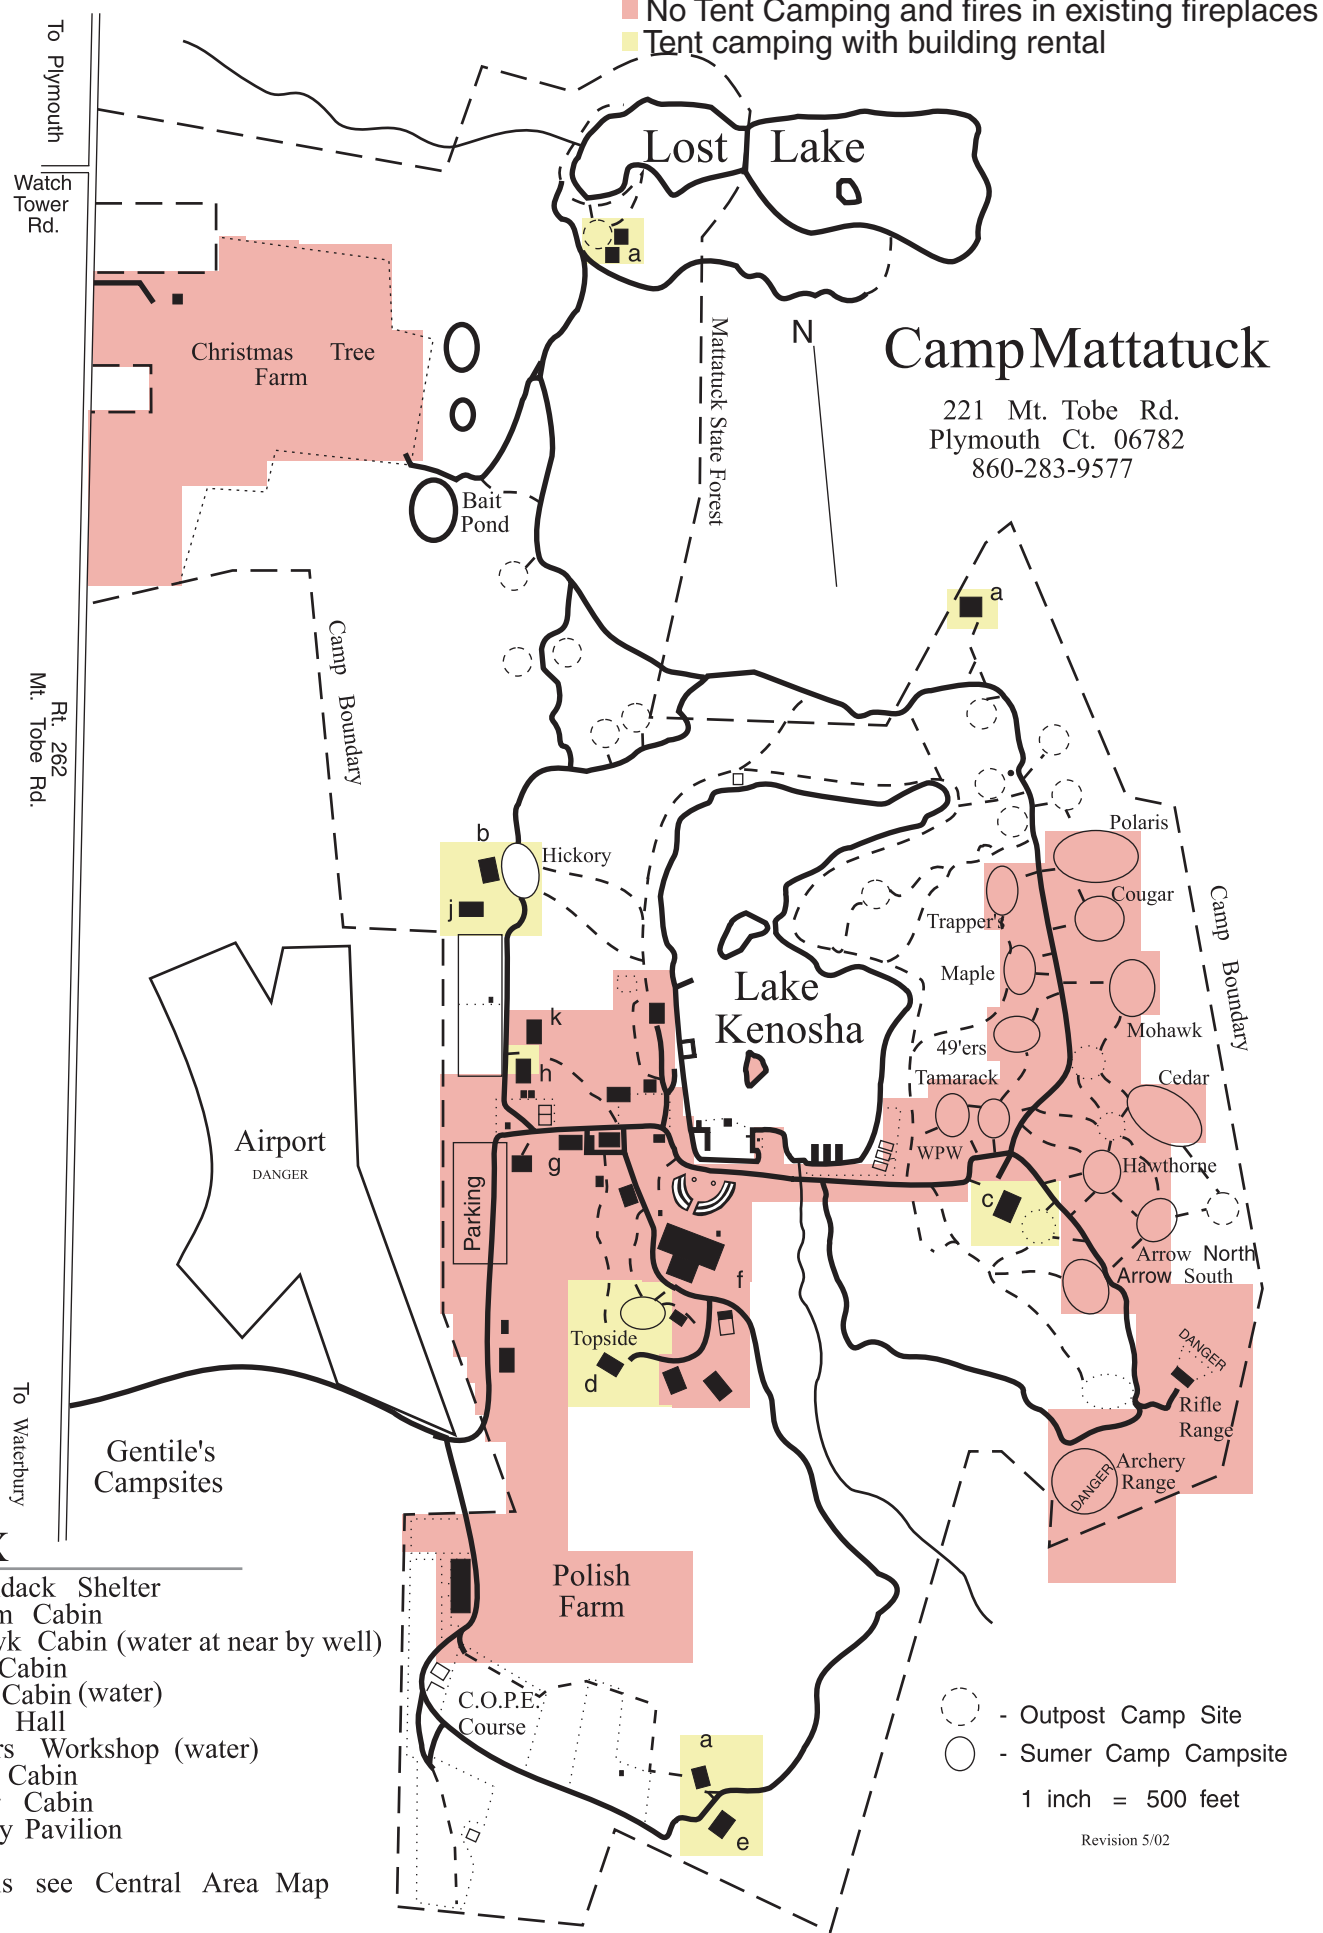

- No Tent Camping and fires in existing fireplaces
- Tent camping with building rental

Camp Mattatuck

221 Mt. Tobe Rd.
Plymouth Ct. 06782
860-283-9577

INDEX

- a Adirondack Shelter
- b Barnum Cabin
- c Mohawk Cabin (water at near by well)
- d Hess Cabin
- e Lions Cabin (water)
- f Dining Hall
- g Rangers Workshop (water)
- h 49'ers Cabin
- j Gesner Cabin
- k Activity Pavilion

For details see Central Area Map

- - Outpost Camp Site
- - Summer Camp Campsite

1 inch = 500 feet

Revision 5/02